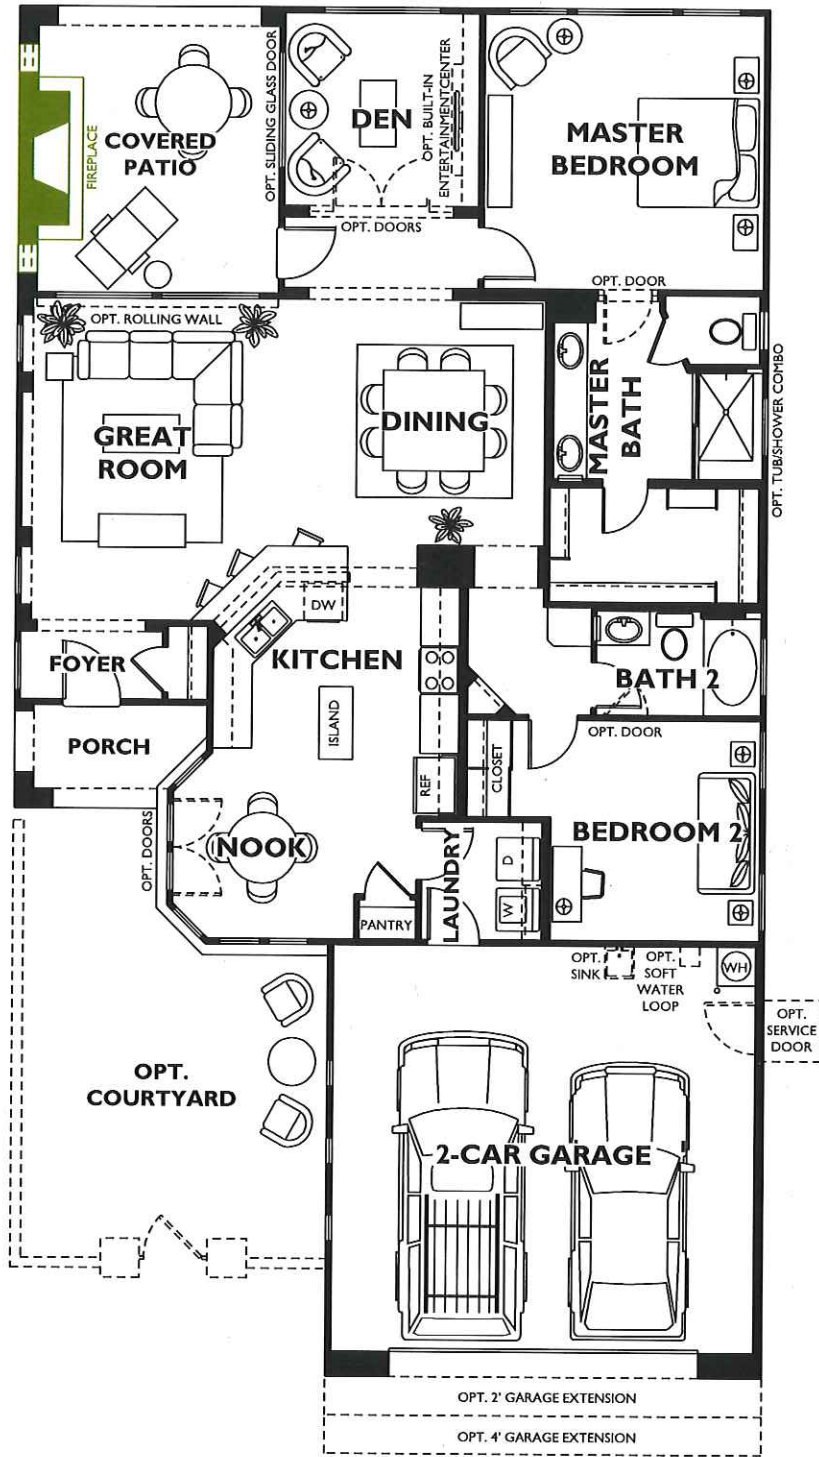

Island Collection - Monaco Plan 4051

PRELIMINARY

Color indicates optional features as shown on Model Home.
Options are not included in the base plan, please see community for details.

SheaXero™
The no electric bill home.

This marketing layout is an artist's representation of the approximate floor plan for this home. It may not be to scale and is subject to change. Sales by Shea Homes, Inc. and construction by Shea Homes, Inc. (SHEAH199701), © 2012 Shea Homes, Inc.